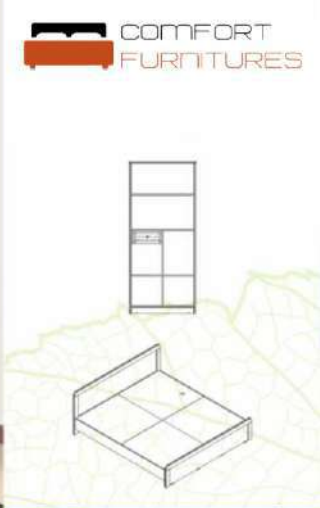

Product

Model No.

Size in ft
L W H

CORAL QUEEN BED WITHOUT STORAGE

CO COT 7860

6'6" 5'0" 1'4"

CORAL KING BED WITHOUT STORAGE

CO COT 7872

6'6" 6'0" 1'4"

CORAL 2 DOOR WARDROBE

CO WD 2D

2'8" 1'5" 6'0"

CORAL BEDSIDE TABLE

CO BST

1'4" 1'4" 1'5"

Available Colours

AM

Coral

Bed Set