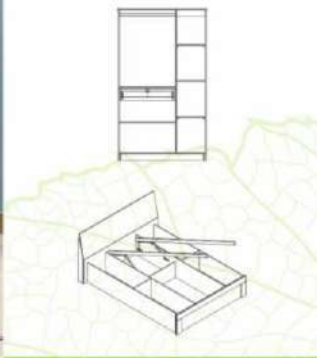

Product

Model No.

Size in ft
L W H

DAFFODILE QUEEN BED WITH HYDRAULIC LIFT ON	DF COT 7860	6'6"	5'0"	1'4"
DAFFODILE KING BED WITH HYDRAULIC LIFT ON	DF COT 7872	6'6"	6'0"	1'4"
DAFFODILE 3 DOOR WARDROBE	DF WD 3D	4'0"	2'0"	7'0"
DAFFODILE BEDSIDE TABLE	DF 8ST	1'4"	1'4"	1'4"

Available Colours

CC

Daffodile

Bed Set