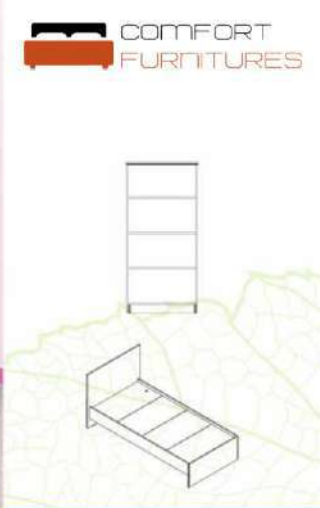

Product

Model No.

Size in ft
L W H

BARBIE BED WITHOUT STORAGE

BA COT 7536

6'3" 3'0" 1'4"

BARBIE 2 DOOR WARDROBE

BA WD 2D

2'8" 1'5" 5'8"

BARBIE STUDY TABLE

BA STUDY TABLE

4'1" 1'11" 4'5"

Available Colours

Barbie

Bed Set