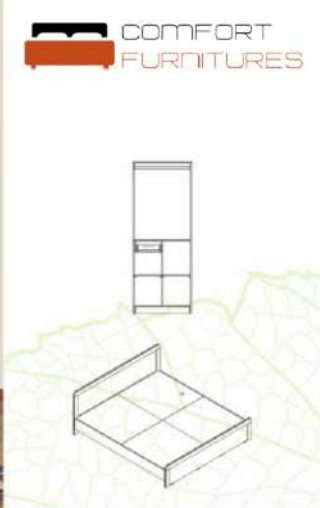

Available Colours

CC

Noble

Bed Set

Product
Model No.
Size in ft
L W H

PEARL QUEEN BED WITHOUT STORAGE	PL COT 7860	6'6"	5'0"	1'4"
PEARL KING BED WITHOUT STORAGE	PL COT 7872	6'6"	6'0"	1'4"
PEARL 2 DOOR WARDROBE	PL WD 2D	2'8"	2'0"	7'0"
PEARL BEDSIDE TABLE	PL BST	1'4"	1'4"	1'4"
PEARL DRESSING TABLE	PL DT	1'4"	1'4"	5'8"