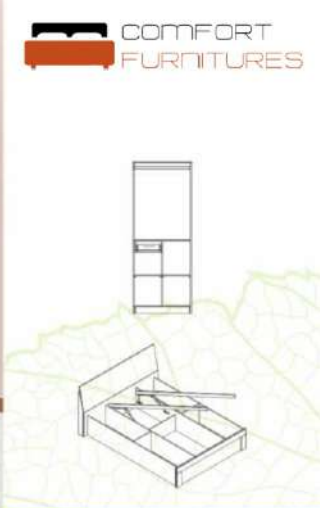

Product

Model No.

Size in ft
L W H

HIBISCUS QUEEN BED WITH HYDRAULIC LIFT ON	HS COT 7860	6'6"	5'0"	1'4"
HIBISCUS KING BED WITH HYDRAULIC LIFT ON	HS COT 7872	6'6"	6'0"	1'4"
HIBISCUS 2 DOOR WARDROBE	HS WD 2D	2'8"	2'0"	7'0"
HIBISCUS BEDSIDE TABLE	HS BST	1'4"	1'4"	1'4"
HIBISCUS DRESSING TABLE	HS DT	2'6"	1'4"	5'10"

Available Colours

CC

Hibiscus

Bed Set