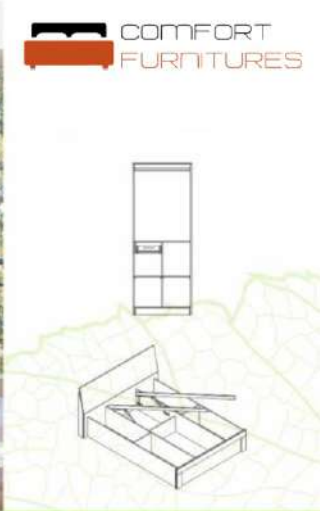

Product

Model No.

Size in ft

L W H

BLACKBERRY QUEEN BED WITH HYDRAULIC LIFT ON	BB COT 7860	6'6"	5'0"	1'4"
BLACKBERRY KING BED WITH HYDRAULIC LIFT ON	BB COT 7872	6'6"	6'0"	1'4"
BLACKBERRY 2 DOOR WARDROBE	BB WD 2D	2'8"	2'0"	7'0"
BLACKBERRY BEDSIDE TABLE	BB BST	1'4"	1'4"	1'4"
BLACKBERRY DRESSING TABLE	BB DT	1'5"	1'4"	6'0"

Available Colours

CC

Blackberry

Bed Set.