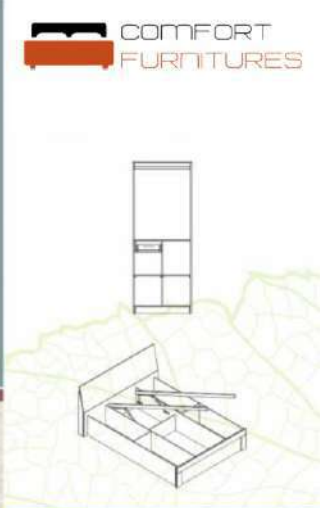

SPICE BEDSIDE TABLE

SP BST

1'4" 1'4" 1'4"

Available Colours

CC

Spice

Bed Set

Product
Model No.
Size in ft
L W H