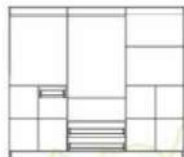

Product

Model No.

Size in ft
L W H

POLO QUEEN BED WITH HYDRAULIC LIFT ON

PO COT 7860

6'6" 5'0" 1'4"

POLO KING BED WITH HYDRAULIC LIFT ON

PO COT 7872

6'6" 6'0" 1'4"

POLO 6 DOOR WARDROBE

PO WD 6D

8'0" 2'0" 7'0"

POLO BEDSIDE TABLE

PO BST

1'4" 1'4" 1'4"

Available Colours

CC

Polo Bed Set