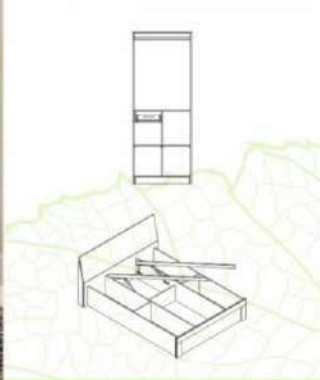

Product

Model No.

Size in ft
L W H

CLOVER QUEEN BED WITH HYDRAULIC LIFT ON	CV COT 7860	6'6"	5'0"	1'4"
CLOVER KING BED WITH HYDRAULIC LIFT ON	CV COT 7872	6'6"	6'0"	1'4"
CLOVER 2 DOOR WARDROBE	CV WD 2D	2'8"	2'0"	7'0"
CLOVER BEDSIDE TABLE	CV BST	1'4"	1'4"	1'4"
CLOVER DRESSING TABLE	CV DT	1'7"	1'4"	5'10"

Available Colours

CC

Clover

Bed Set.