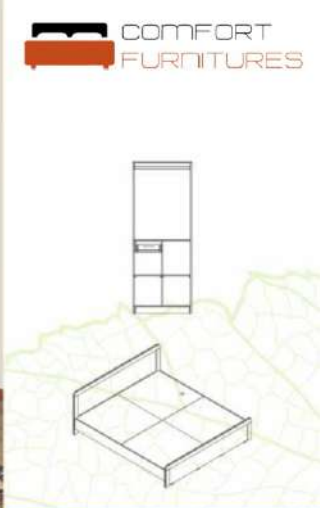

Product

Model No.

Size in ft

L W H

PEARL QUEEN BED WITHOUT STORAGE	PL COT 7860	6'6"	5'0"	1'4"
PEARL KING BED WITHOUT STORAGE	PL COT 7872	6'6"	6'0"	1'4"
PEARL 2 DOOR WARDROBE	PL WD 2D	2'8"	2'0"	7'0"
PEARL BEDSIDE TABLE	PL BST	1'4"	1'4"	1'4"
PEARL DRESSING TABLE	PL DT	1'4"	1'4"	5'8"

Available Colours

BV

Pearl

Bed Set