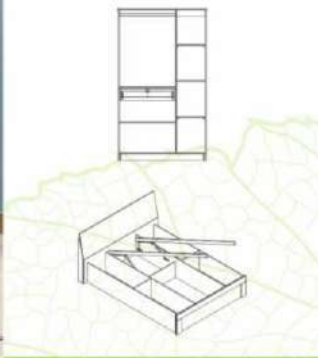

Product

Model No.

Size in ft

L W H

DAFFODILE QUEEN BED WITH HYDRAULIC LIFT ON DF COT 7860 6'6" 5'0" 1'4"

DAFFODILE KING BED WITH HYDRAULIC LIFT ON DF COT 7872 6'6" 6'0" 1'4"

DAFFODILE 3 DOOR WARDROBE DF WD 3D 4'0" 2'0" 7'0"

DAFFODILE BEDSIDE TABLE DF 8ST 1'4" 1'4" 1'4"

Available Colours

CC

Daffodile

Bed Set