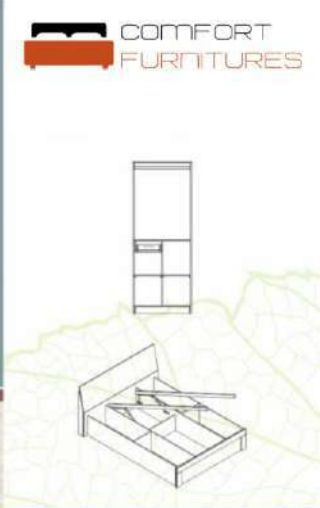

Product

Model No.

Size in ft
L W H

SPINE QUEEN BED WITH HYDRAULIC LIFT ON

SN COT 7860

6'6" 5'0" 1'4"

SPINE KING BED WITH HYDRAULIC LIFT ON

SN COT 7872

6'6" 6'0" 1'4"

SPINE 2 DOOR WARDROBE

SN WD 2D

2'8" 2'0" 7'0"

SPINE BEDSIDE TABLE

SN BST

1'4" 1'4" 1'4"

SPINE DRESSING TABLE

SN DT

1'5" 1'5" 6'0"

Available Colours

CC

Spine

Bed Set.